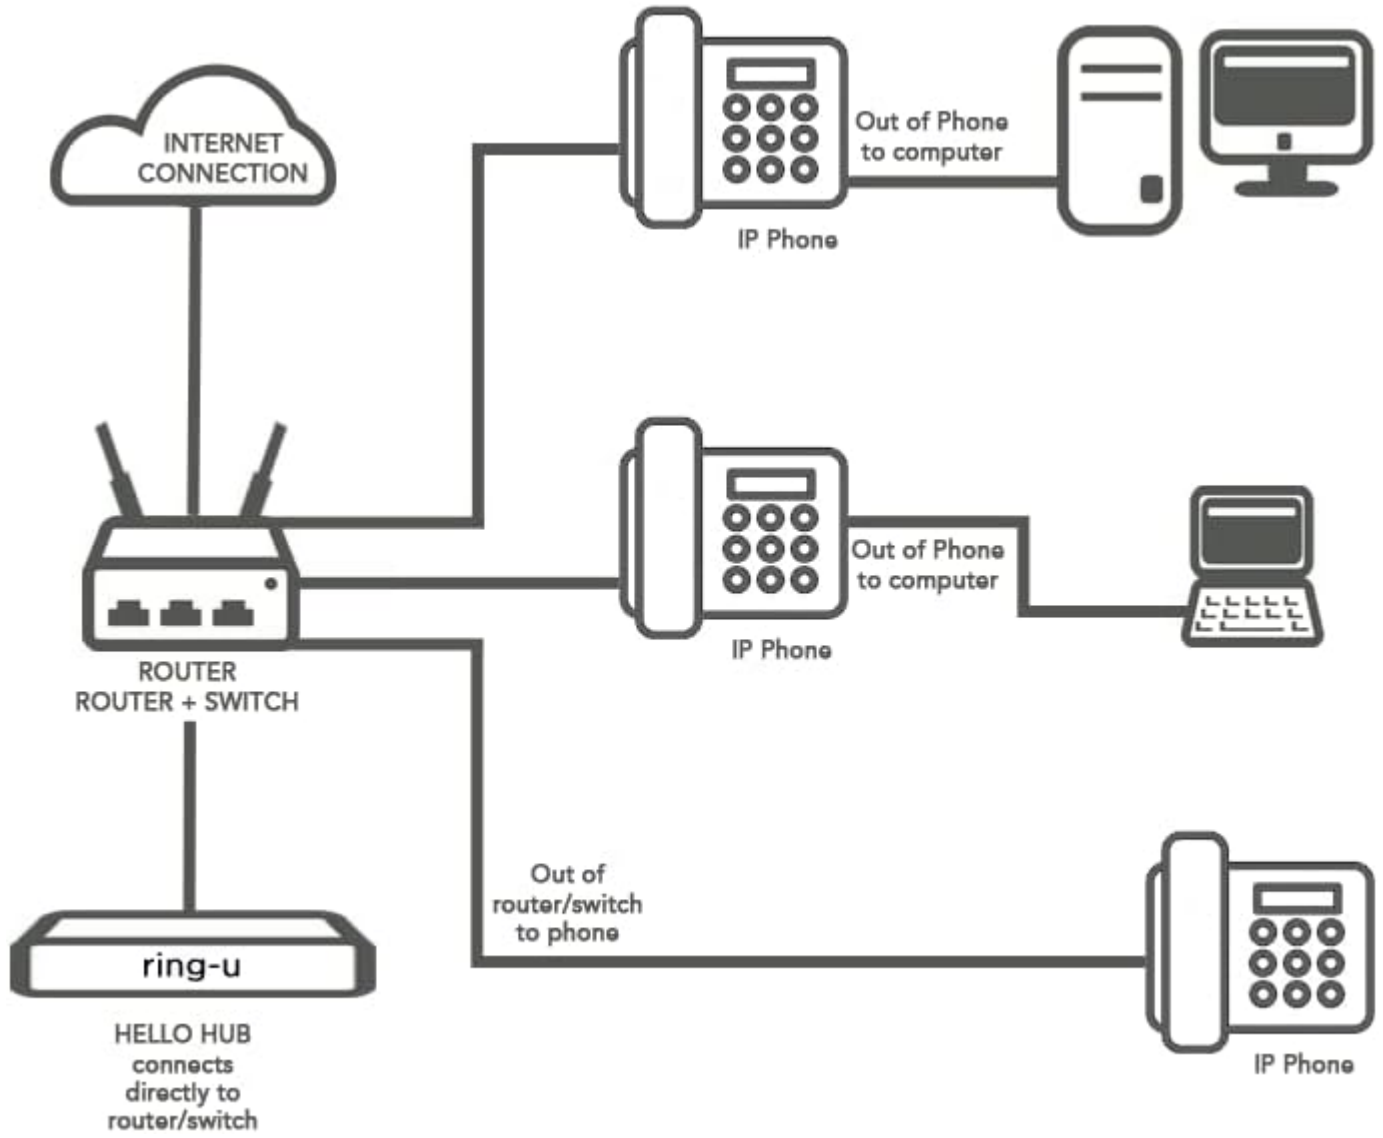

## Just a few things the OLED information screen can show you:

```
NO NETWORK  
Do not panic
```

```
fax received  
emailed to:  
office@example.com
```

```
PUB 123.251.16.13  
INT 192.168.10.10  
MAC 43:10:g3:3k:42:24
```

## What is the Hello Hub?

The Hello Hub is an ARM based secure Linux server dedicated to PBX functionality. It is small, powerful, energy efficient and just the right sort of "configure and forget about it" device that is perfect for small businesses.