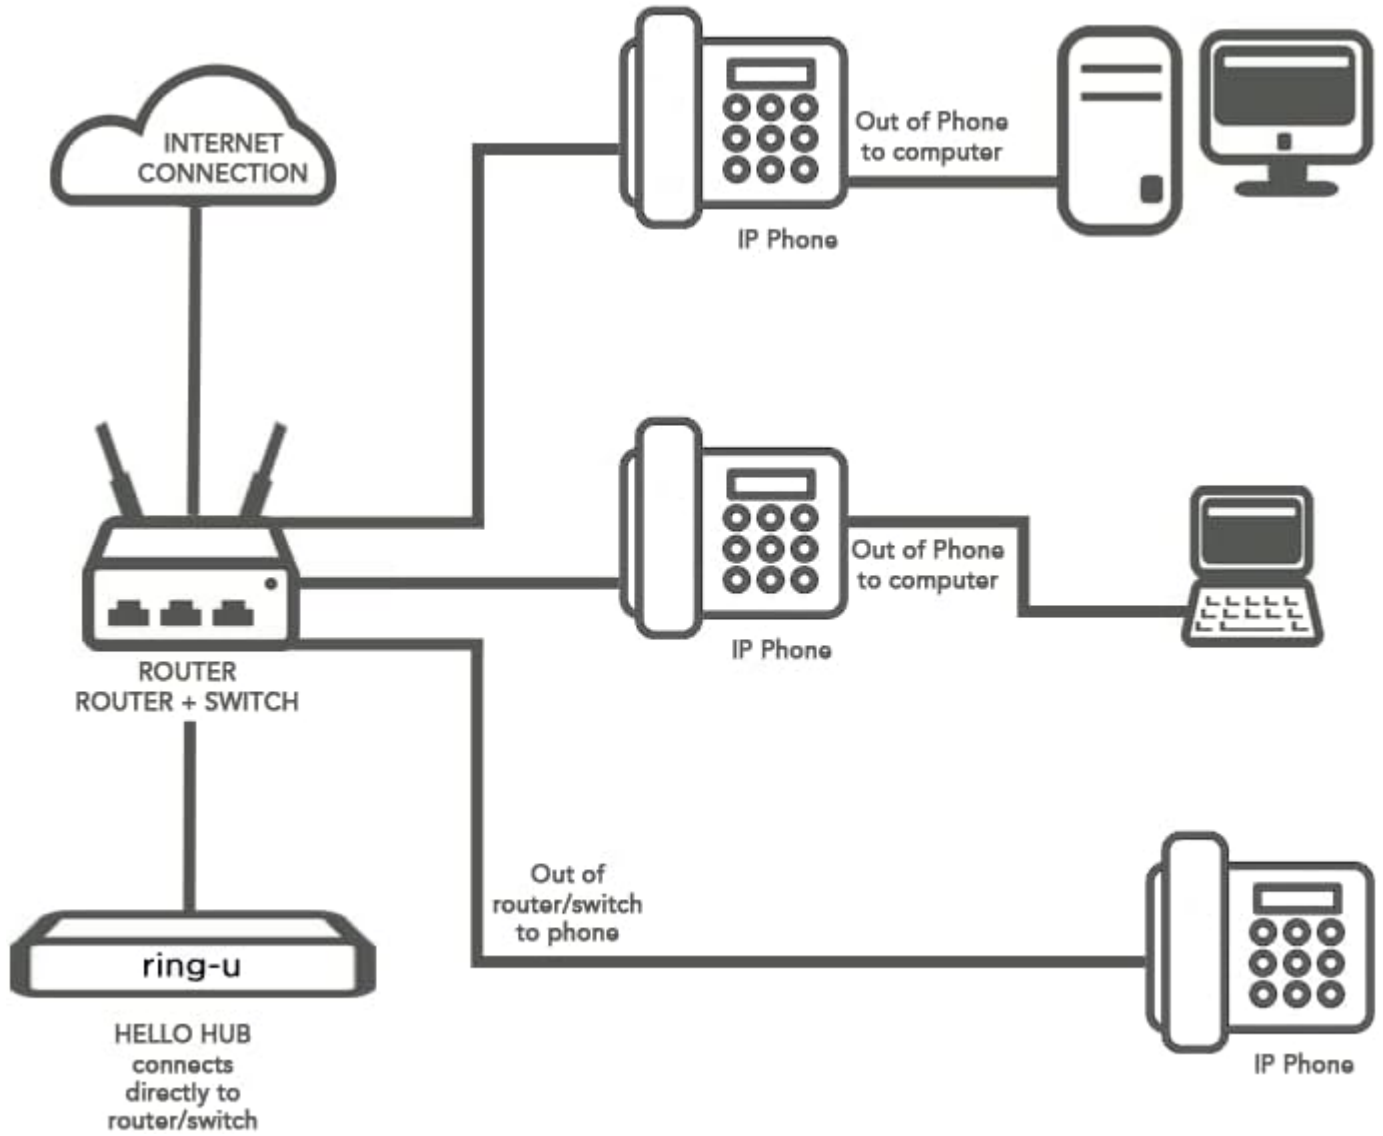

  
ring-u.com

Just a few things the OLED information screen can show you:

```
NO NETWORK  
Do not panic
```

```
fax received  
emailed to:  
office@example.com
```

```
PUB 123.251.16.13  
INT 192.168.10.10  
MAC 43:10:g3:3k:42:24
```

## What is the Hello Hub?

The Hello Hub is an ARM based secure Linux server dedicated to PBX functionality. It is small, powerful, energy efficient and just the right sort of "configure and forget about it" device that is perfect for small businesses.