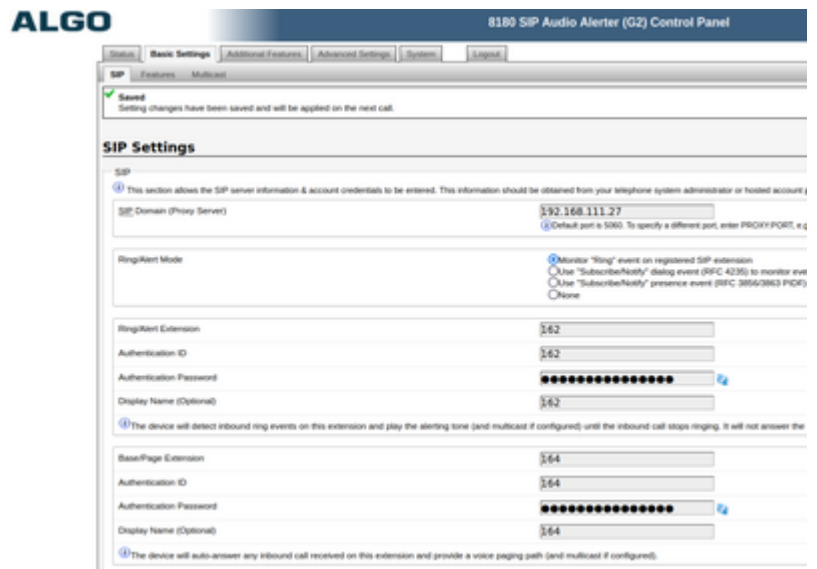

# ALGO 8180 Manual Config Example

Algo 8180 G2. A good example of a manually configured SIP device useful as a loud ringer or external paging device (loud speaker).

From:  
<https://wiki.ring-u.com/wiki/> - support wiki

Permanent link:  
<https://wiki.ring-u.com/wiki/doku.php?id=manual-config:algo-8180&rev=1643061360>

Last update: 2025/11/02 18:50