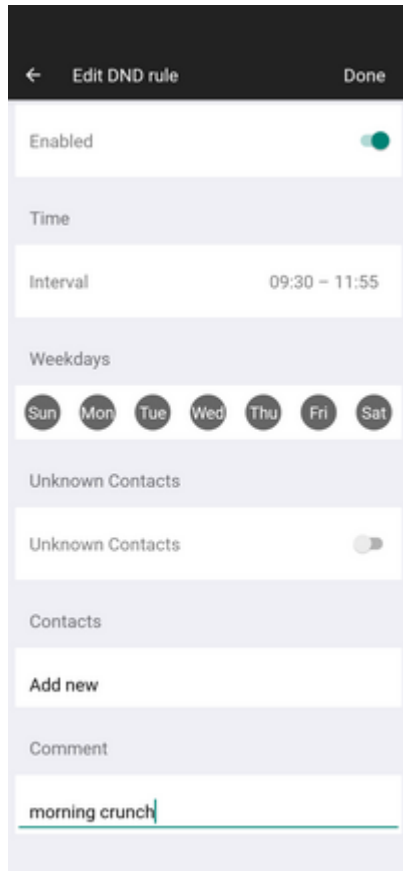

Apple

In this example, Do Not Disturb is enabled 7 days a week from 8:00am to 4:00pm for all callers. Sliders or suggested time presets may be used to set the time range for Do Not Disturb. Tap on the schedule listing after it's been saved to edit it.